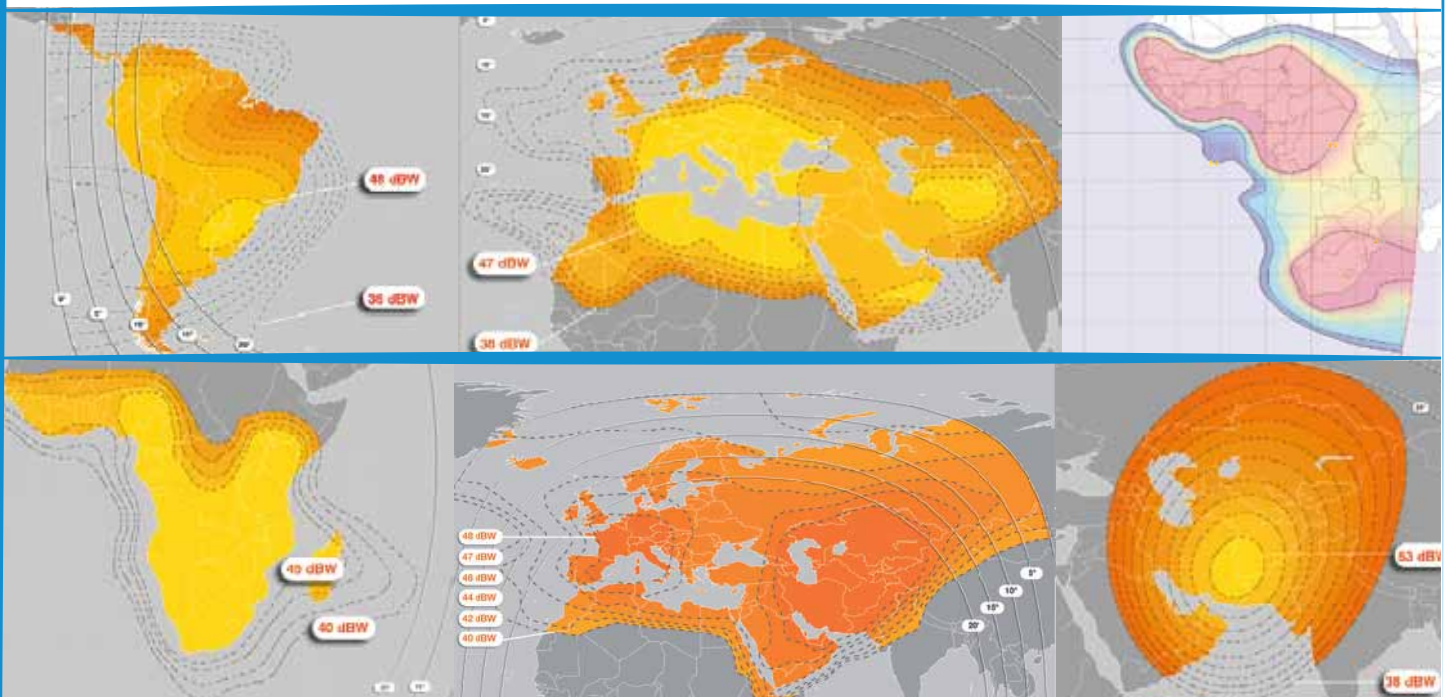

Bentley Turbo Software

The Turbo software is a value added service provided exclusively to Bentley Walker customers at no additional charge.

The benefits are an immediate increase in data throughput speeds upto 5 times the existing performance and each new subscriber will impact positively on the overall network performance.

Remember this is only available on the Bentley Walker networks.

Coverage

We currently offer our HX50 services on the following satellites:

W3A Middle East

W3A Africa

W6

W7

AB 1

Sesat 2

T11